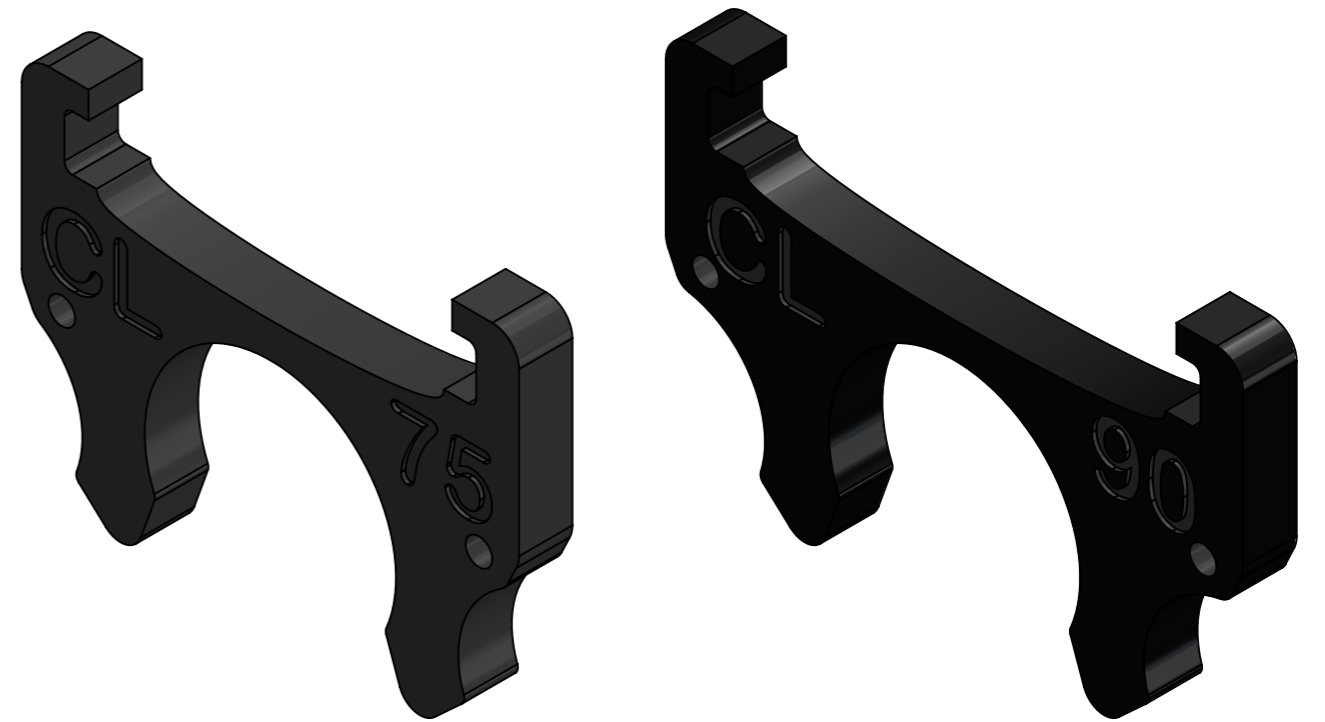

Clamp for pipe Ø48mm (1½")

Clamp for pipe Ø48mm (1½")

Description	Order-Code	Comment
<b>CCL75-P2</b> Truss clip 48mm (1½") pB2 2pcs	1027380	For all Easylen®-housings with an width of 77mm and with clip-rails
<b>CCL90-P2</b> Truss clip 48mm (1½") pB2 2pcs	1027563	For all Easylen®-housings with an width of 92mm and with clip-rails

Sheet Number 1/1	Projection 	Scale 1:1	Format A3	Tolerancing ISO 2768-	
g	cm <sup>2</sup>	26.71 cm <sup>3</sup>	Created	HeBo	07.06.2021
Material Easylen	Modified		Approved	DiRo	07.06.2021
Description CCL CONTRIK Truss Clips for powerBOX			ECN Number		
			Status	FOR FINAL	
3D Model ID			Document ID	Revision 01	