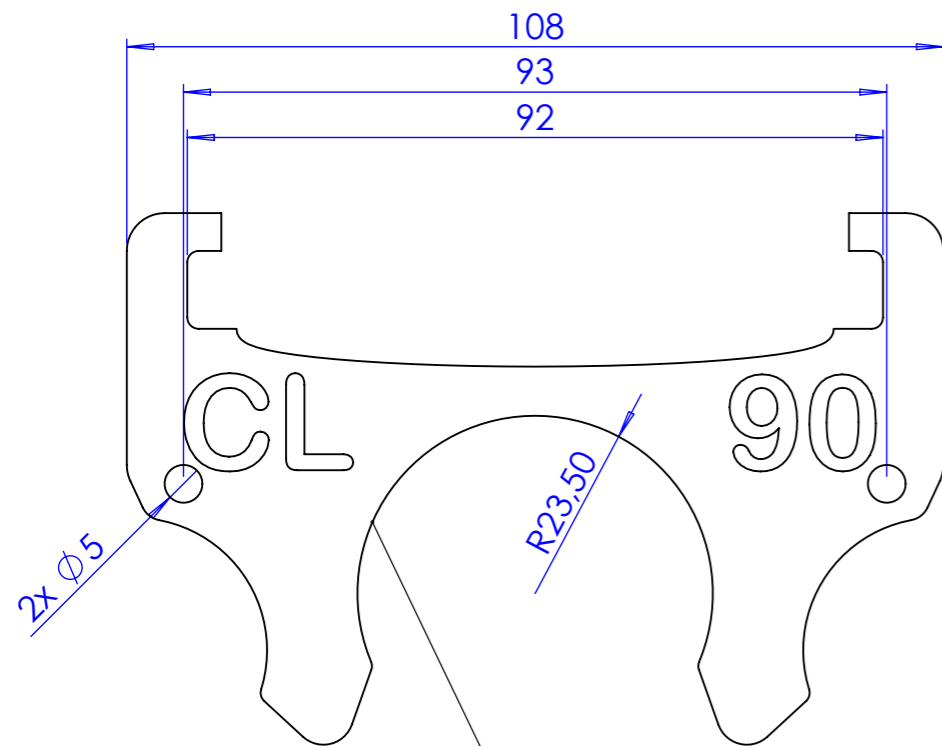

Clamp for pipe Ø48mm (1½")

Clamp for pipe Ø48mm (1½")

Description	Order-Code	Comment
<b>CCL75-P2</b> Truss clip 48mm (1½") pB2 2pcs	1027380	For all Easylen®-housings with an width of 77mm and with clip-rails
<b>CCL90-P2</b> Truss clip 48mm (1½") pB2 2pcs	1027563	For all Easylen®-housings with an width of 92mm and with clip-rails

Sheet Number 1/1	Projection 	Scale 1:1	Format A3	Tolerancing ISO 2768-	
g	cm <sup>2</sup>	26.71 cm <sup>3</sup>	Created	HeBo	07.06.2021
Material Easylen	Modified		Approved	DiRo	07.06.2021
Description CCL CONTRIK Truss Clips for powerBOX			ECN Number		
			Status	FOR FINAL	
3D Model ID			Document ID	Revision 01	