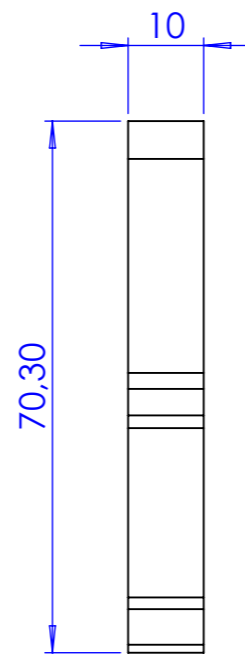

Clamp for pipe Ø48mm (1½")

Clamp for pipe Ø48mm (1½")

Description	Order-Code	Comment
<b>CCL75-P2</b> Truss clip 48mm (1½") pB2 2pcs	1027380	For all Easylen®-housings with an width of 77mm and with clip-rails
<b>CCL90-P2</b> Truss clip 48mm (1½") pB2 2pcs	1027563	For all Easylen®-housings with an width of 92mm and with clip-rails

Sheet Number 1/1	Projection 	Scale 1:1	Format A3	Tolerancing ISO 2768-	
g	cm <sup>2</sup>	26.71 cm <sup>3</sup>	Created	HeBo	07.06.2021
Material Easylen	Modified		Approved	DiRo	07.06.2021
Description CCL CONTRIK Truss Clips for powerBOX			ECN Number		
			Status	FOR FINAL	
3D Model ID			Document ID	Revision 01	