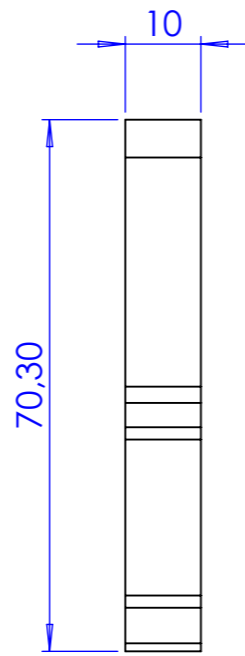

Clamp for pipe Ø48mm (1½")

Clamp for pipe Ø48mm (1½")

Description	Order-Code	Comment
<b>CCL75-P2</b> Truss clip 48mm (1½") pB2 2pcs	1027380	For all Easylen®-housings with an width of 77mm and with clip-rails
<b>CCL90-P2</b> Truss clip 48mm (1½") pB2 2pcs	1027563	For all Easylen®-housings with an width of 92mm and with clip-rails

Sheet Number 1/1	Projection 	Scale 1:1	Format A3	Tolerancing ISO 2768-	
g	cm <sup>2</sup>	26.71 cm <sup>3</sup>	Created	HeBo	07.06.2021
Material Easylen	Modified		Approved	DiRo	07.06.2021
Description CCL CONTRIK Truss Clips for powerBOX			ECN Number		
			Status	FOR FINAL	
3D Model ID			Document ID	Revision 01	