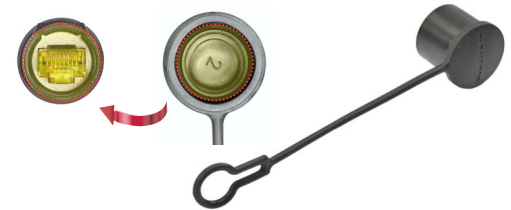

ASSEMBLY INSTRUCTION

- SCFX-TOP | Sealing Cap for female XLR TOP Cable Connector
- SCMX-TOP | Sealing Cap for male XLR TOP & etherCON TOP Cable Connector
- SCNAC-FX | Sealing Cap for female powerCON TRUE1 TOP
- SCNAC-MX | Sealing Cap for male powerCON TRUE1 TOP

EXAMPLE OF SEALING CAP ASSEMBLY

Rear mountable when cable is assembled.

Put on of the sealing cap with keying for correct mounting (except SCMX-TOP).

SCFX-TOP

SCMX-TOP

SCNAC-FX

SCNAC-MX

Find more details on www.neutrik.com