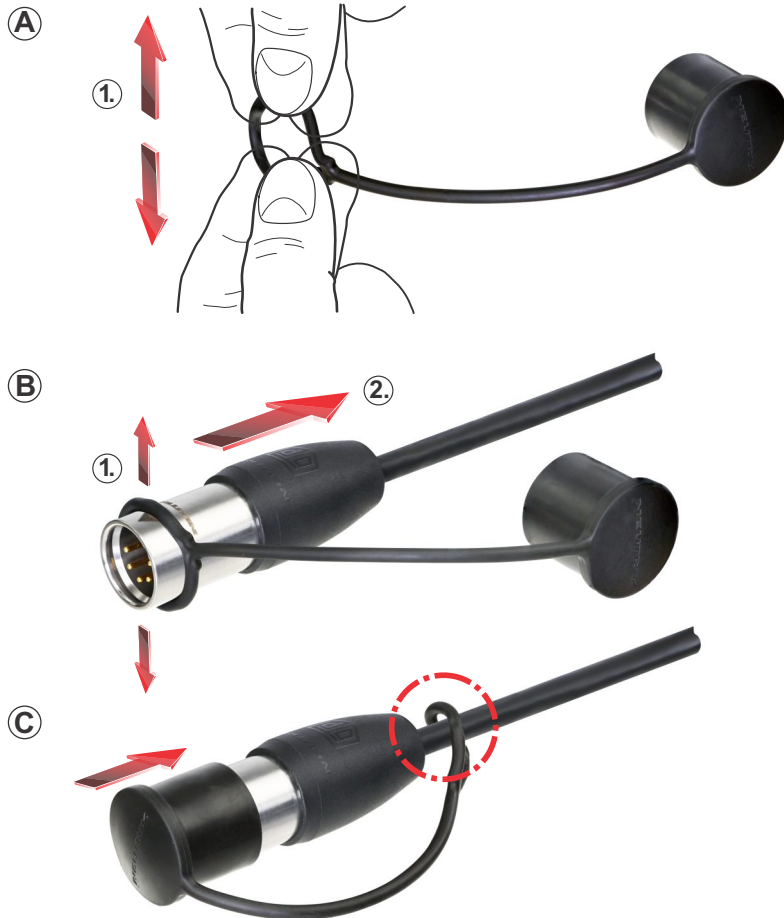

ASSEMBLY INSTRUCTION

- SCFX-TOP | Sealing Cap for female XLR TOP Cable Connector
- SCMX-TOP | Sealing Cap for male XLR TOP & etherCON TOP Cable Connector
- SCNAC-FX | Sealing Cap for female powerCON TRUE1 TOP
- SCNAC-MX | Sealing Cap for male powerCON TRUE1 TOP

EXAMPLE OF SEALING CAP ASSEMBLY

Rear mountable when cable is assembled.

Put on of the sealing cap with keying for correct mounting (except SCMX-TOP).

SCFX-TOP

SCMX-TOP

SCNAC-FX

SCNAC-MX

Find more details on www.neutrik.com