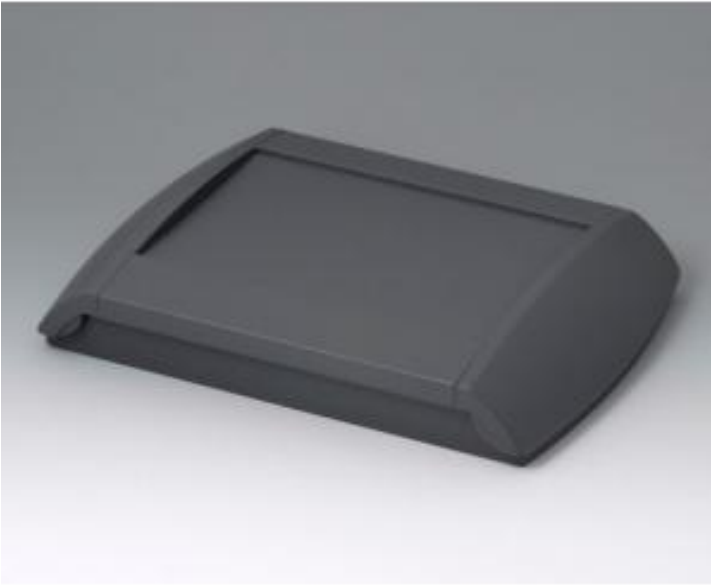

OKW DIATEC M, 270x200x48 mm

Lava ABS (UL94HB), IP40

Tuotekoodi: A9094108

EAN:

Valmistaja: OKW

A9094108

DIATEC M Four-part case. The bottom part can be fixed directly to the wall, the top part will be assembled by means of screws from the front. 2 side trims close the case. If required, the trims can also be locked, thus preventing unauthorised access. Recessed operating area to protect the membrane keyboard. Fastening pillars for PCBs in bottom and top part. Integrated supports for 2 x AA / 1 x 9 V.

Supply Bottom and top part, trim left and right side incl. 2 locking elements, assembly kit