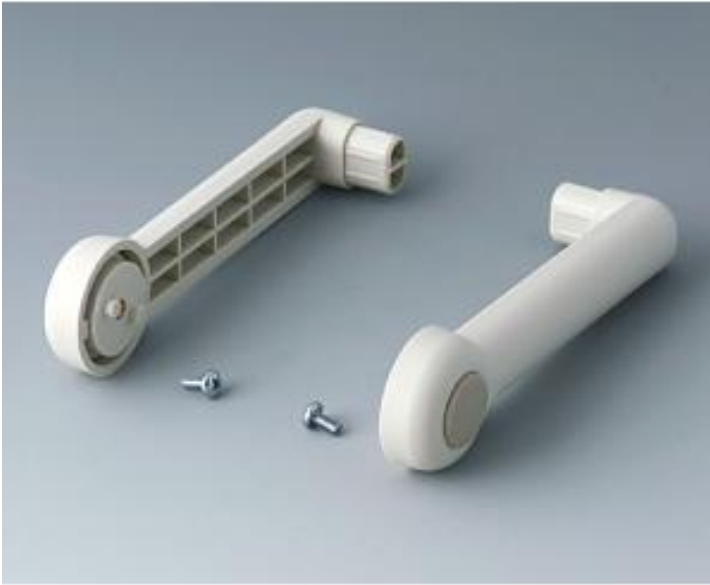

# OKW side arm kit

Off-white RAL 9002, PA 6

Tuotekoodi: A9300016

EAN:

Valmistaja: OKW

A9300016

Side arm kit For canting and carrying the unit. Strong ratchet with 30° indexing. Al profile extrusions (AS050124 silver / AS051254 black) in the required length are available as separate accessory (on demand). The length of the profile has to be 16 mm shorter than the width of the case.

Supply 2 side arms, 2 fastenings screws