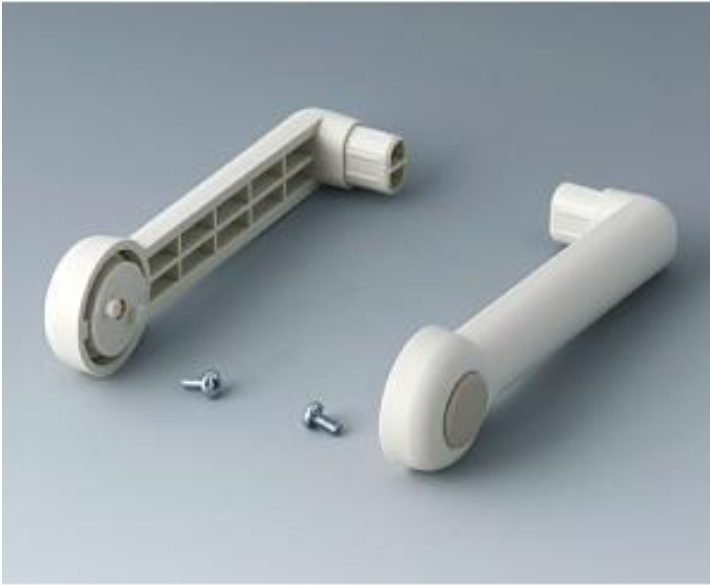

OKW side arm kit

Off-white RAL 9002, PA 6

Tuotekoodi: A9300016

EAN:

Valmistaja: OKW

A9300016

Side arm kit For canting and carrying the unit. Strong ratchet with 30° indexing. Al profile extrusions (AS050124 silver / AS051254 black) in the required length are available as separate accessory (on demand). The length of the profile has to be 16 mm shorter than the width of the case.

Supply 2 side arms, 2 fastenings screws