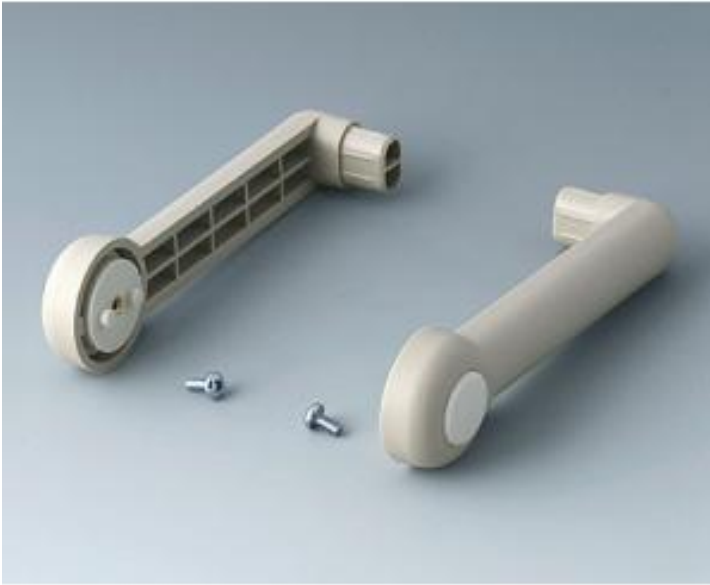

OKW side arm kit

Pebble grey RAL 7032, PA 6

Tuotekoodi: A9300018

EAN:

Valmistaja: OKW

A9300018

Side arm kit For canting and carrying the unit. Strong ratchet with 30° indexing. Al profile extrusions (AS050124 silver / AS051254 black) in the required length are available as separate accessory (on demand). The length of the profile has to be 16 mm shorter than the width of the case.

Supply 2 side arms, 2 fastenings screws