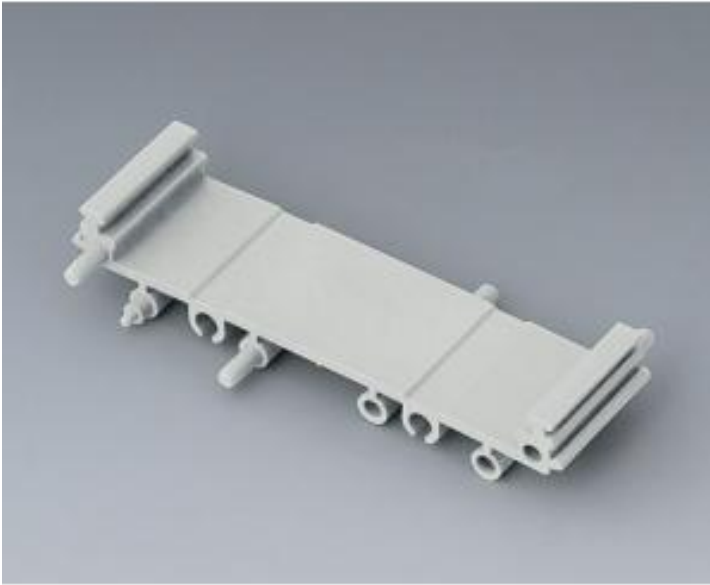

RAILTEC SUPPORT 72, middle part 22,5 mm

82x22,5x16 mm, light gray PA6 FR (UL94V-0)

Tuotekoodi: B6724331

EAN:

Valmistaja: OKW

B6724331

RAILTEC SUP. 72, intermediate part
Intermediate parts allow optimum adaptation to the relevant size requirements. Modular design with plug-in connection. 2 end sections with/without foot (sep. articles) necessary. The PCB widths are obtained by adding the relevant dimensions of the individual parts.

Supply 1 intermediate part